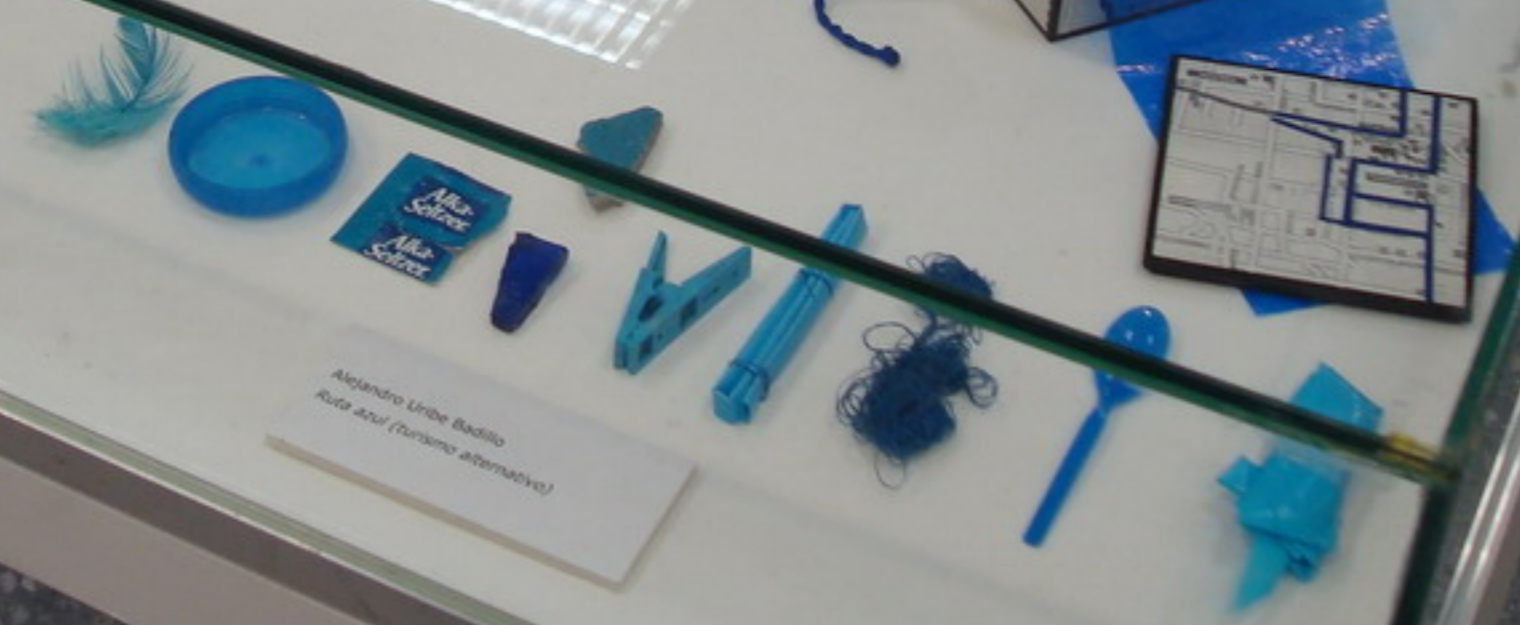

PUNTO DE ARRIBAR

PUEMAS  
AZUL  
\*

ARTIST'S NAME  
TITLE OF THE WORK

ARTIST'S NAME  
TITLE OF THE WORK

Art project  
by [unreadable]

Art project  
by [unreadable]

Art project  
by [unreadable]

Alejandro Uribe Badillo  
Ruta azul (turismo alternativo)

Plano de la Ruta Azul  
del Departamento de Cundinamarca

LA  
ETICA

Informational materials on a table, including brochures and a small display.

Informational materials on a table, including brochures and a small display.